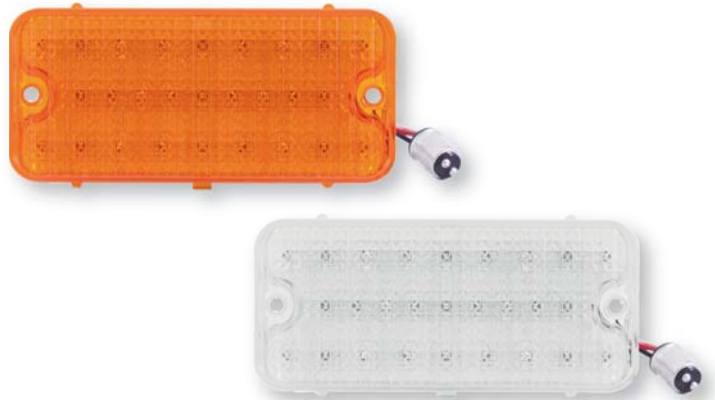

1967-1972 Chevrolet Truck Chrome A/C Vent Ball

Description

- Fits Left or Right Hand
- Show Quality Chrome Finish.

Part	Description	Package	Pack
C677214 (NEW)	67-72 Chrome A/C Vent Ball	Bag	1Pc/Bag

1967-1968 Chevrolet Truck LED Parking Lamp Lens

Description

- 27 Amber Super Bright LED's, Complete with Polycarbonate Lens
- Dual Function with Parking Light and Bright Turn Signal
- Epoxy Coated, Fully Sealed Electronics, 1157 Plug
- Clear Features Amber LED's

Part	Description	Color	Package	Pack
CPL6768A (NEW)	1967-68 Parking Lamp LED	Amber	Carded	1Pc/Card
CPL6768C (NEW)	1967-68 Parking Lamp LED	Clear	Carded	1Pc/Card

1967-1968 Chevrolet Truck Parking Lamp Lens

Description

- High Quality Polycarbonate Lens
- Available in Amber or Clear

Part	Description	Color	Package	Pack
C676811A (NEW)	1967-68 Parking Lamp Lens	Amber	Bag	1Pc/Bag
C676811C (NEW)	1967-68 Parking Lamp Lens	Clear	Bag	1Pc/Bag