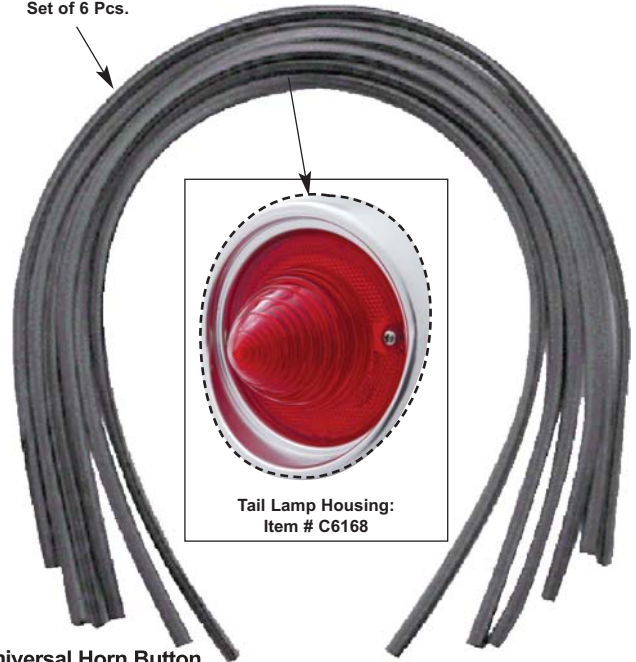

1961 - 1963 Chevy Tail Lamp Housing Edge Seals

Description

- Rubber Seals for 1961-1963 Tail Lights
- Protects Paint Between Tail Lamp Housing Edge and Trunk Lid
- 6 Pcs. Per Set

Part	Description	Package	Pack
C606306 (NEW)	Tail Light Housing Seal	Set	6Pc/Set

Set of 6 Pcs.