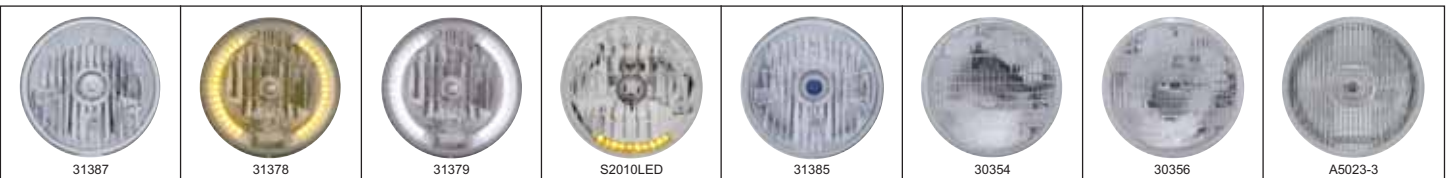

Ball Mount Includes Flat Mount Stainless Steel Adapter

Ball Mount Fits Most Early Fords and Chevrolet.

Razor Visor

Chrome 7" Billet Style "Chopper" Headlight with Razor Visor

Description

- Chrome Aluminum 7" Billet Style "Chopper" Headlight with Razor Visor, Ultra Slick Look, Same Billet Style Headlight Found on Custom Motorcycles/Choppers
- 2 Different Mounting Options Available, Mounts Available for Hot Rod Ball Mount or Motorcycle Only Application
- Available with 8 Different 7" Headlight Options

Hot Rod Ball Mount Application

Hot Rod Ball Mount

Motorcycle Application

Custom Motorcycle Mount

Item Number	Housing	Bulb	Bulb Type
32182 (NEW)	32182	No	-
32526 (NEW)	32182	Yes	Crystal H4 Halogen (31387)
32527 (NEW)	32182	Yes	34 Amber LED (31378)
32528 (NEW)	32182	Yes	34 White LED (31379)
32529 (NEW)	32182	Yes	10 Aux LED (S2010LED)
32530 (NEW)	32182	Yes	H4 Blue Dot (31385)
32531 (NEW)	32182	Yes	6014 Seal Beam (30354)
32532 (NEW)	32182	Yes	H6024 Halogen (30356)
32533 (NEW)	32182	Yes	H4 Halogen (A5023-3) *

Item Number	Housing	Bulb	Bulb Type
32184 (NEW)	32184	No	-
32534 (NEW)	32184	Yes	Crystal H4 Halogen (31387)
32535 (NEW)	32184	Yes	34 Amber LED (31378)
32536 (NEW)	32184	Yes	34 White LED (31379)
32537 (NEW)	32184	Yes	10 Aux LED (S2010LED)
32538 (NEW)	32184	Yes	H4 Blue Dot (31385)
32539 (NEW)	32184	Yes	6014 Seal Beam (30354)
32540 (NEW)	32184	Yes	H6024 Halogen (30356)
32541 (NEW)	32184	Yes	H4 Halogen (A5023-3) *

30 LED 19 1/2" Flex Light - Top Illumination

Description

- 30 Super Bright LED Flex Strip Light, Approximately 19 1/2" Long
- Available in Amber, Red, Blue, Green, or White LEDs
- Top Illuminating LEDs

Part	LED	Color	Package	Pack
37729 (NEW)	30	Amber	Carded	1Pc/Card
37730 (NEW)	30	Blue	Carded	1Pc/Card
37731 (NEW)	30	Green	Carded	1Pc/Card
37732 (NEW)	30	Red	Carded	1Pc/Card
37733 (NEW)	30	White	Carded	1Pc/Card