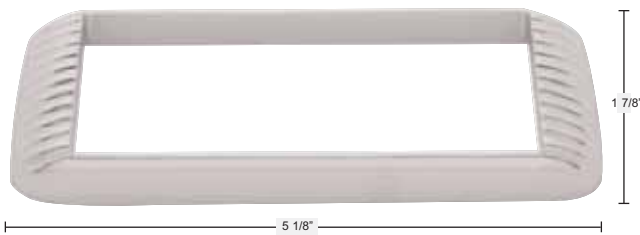

Part	Description	Package	Pack
FTL414103 (NEW)	Red LED with Bezel	Card	1Pc/Card
FTL4101-1 (NEW)	Mounting Pad Only	Bag	1Pc/Bag

1941 Ford Style LED Flush Mount Parking / Turn Signal Light

Description

- 21 Super Bright Amber LEDs, Complete with Polycarbonate Lens
- Epoxy Coated, Fully Sealed Electronics
- Solid State Circuit Boards are Designed for 7.7 - 14.0 VDC
- Die Cast Chrome Plated Bezel

Part	Description	Package	Pack
FPL4111A (NEW)	Amber LED with Bezel	Card	1Pc/Card
FTL4101-1 (NEW)	Mounting Pad Only	Bag	1Pc/Bag

1941 Ford Style LED Chrome Flush Mount Bezel and Pad

Description

- Chrome Die Cast Flush Mount Bezel for 21 LED S/T/T & P/T/C Light
- Die Cast Chrome Plated Bezel

Part	Description	Package	Pack
FTL4101R (NEW)	Flush Mount Bezel	Card	1Pc/Card
FTL4101-1 (NEW)	Mounting Pad Only	Bag	1Pc/Bag

1932 Ford Drip Rail Channel - Bulk (12ft)

Description

- Sold in 12ft Lengths
- Same heavy Gauge Steel As Originals; Ready to Weld Into Place
- Can Be Used For Tudor Sedans, Fordor Sedans, Victorias, B400, and Commercial Panel Trucks up to 1936
- To Save on Shipping Charges We Can "Cut" The 12 Ft. Strip Into Two Pieces As You Specify On A Written P.O.