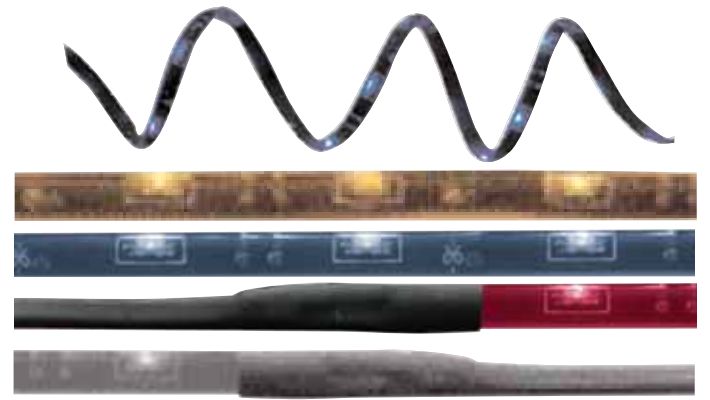

45 LED 35 1/4" Flex Light

Description

- 45 Super Bright LED Flex Strip Light, Approximately 35 1/4" Long
- Available in Amber, Blue, Red, or White LEDs
- Please Specify Wire Exit Position, Wires can Exit on the Left or Right Side When the LED is Pointed Forward

Part	Description	Color	Package	Pack
37655 (NEW)	45 LED - Exit Left	Amber	Carded	1Pc/Card
37656 (NEW)	45 LED - Exit Right	Amber	Carded	1Pc/Card
37657 (NEW)	45 LED - Exit Left	Blue	Carded	1Pc/Card
37658 (NEW)	45 LED - Exit Right	Blue	Carded	1Pc/Card
37623 (NEW)	45 LED - Exit Left	Red	Carded	1Pc/Card
37624 (NEW)	45 LED - Exit Right	Red	Carded	1Pc/Card
37659 (NEW)	45 LED - Exit Left	White	Carded	1Pc/Card
37660 (NEW)	45 LED - Exit Right	White	Carded	1Pc/Card