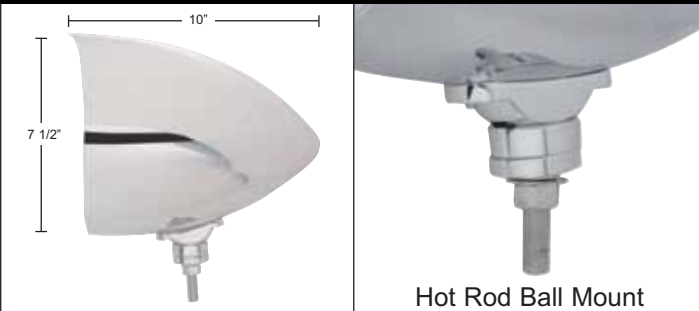

Hot Rod Ball Mount Application

Hot Rod Ball Mount