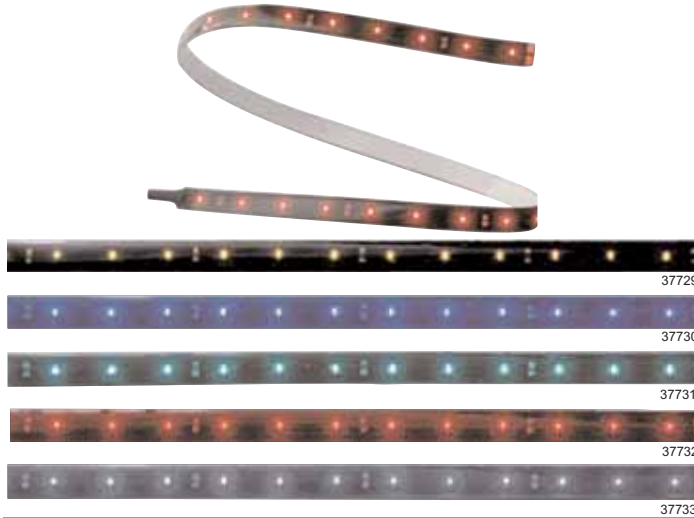

30 LED 19 1/2" Flex Light - Top Illumination

Description

- 30 Super Bright LED Flex Strip Light, Approximately 19 1/2" Long
- Available in Amber, Red, Blue, Green, or White LEDs
- Top Illuminating LEDs

Part	LED	Color	Package	Pack
37729 (NEW)	30	Amber	Carded	1Pc/Card
37730 (NEW)	30	Blue	Carded	1Pc/Card
37731 (NEW)	30	Green	Carded	1Pc/Card
37732 (NEW)	30	Red	Carded	1Pc/Card
37733 (NEW)	30	White	Carded	1Pc/Card

45 LED 35 1/4" Flex Light

Description

- 45 Super Bright LED Flex Strip Light, Approximately 35 1/4" Long
- Available in Amber, Blue, Red, or White LEDs
- Please Specify Wire Exit Position, Wires can Exit on the Left or Right Side When the LED is Pointed Forward

1941 Ford Style LED Flush Mount Tail Light

Description

- 21 Super Bright Red LEDs, Complete with Polycarbonate Lens
- Epoxy Coated, Fully Sealed Electronics, 1157 Plug
- Solid State Circuit Boards are Designed for 7.7 - 14.0 VDC
- Die Cast Chrome Plated Bezel

Part	Description	Package	Pack
FTL4101R (NEW)	Flush Mount Bezel	Card	1Pc/Card
FTL4101-1 (NEW)	Mounting Pad Only	Bag	1Pc/Bag

1932 Ford Drip Rail Channel - Bulk (12ft)

Description

- Sold in 12ft Lengths
- Same heavy Gauge Steel As Originals; Ready to Weld Into Place
- Can Be Used For Tudor Sedans, Fordor Sedans, Victorias, B400, and Commercial Panel Trucks up to 1936
- To Save on Shipping Charges We Can "Cut" The 12 Ft. Strip Into Two Pieces As You Specify On A Written P.O.