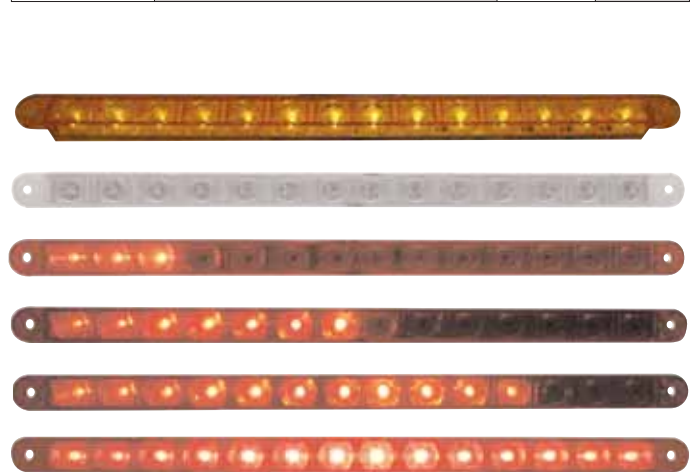

14 LED Sequential Auxiliary/Utility Light Bar

Description

- 14 LED 12" Sequential Auxiliary/Utility Light Bar
- 3 Wires, Approximate Size: 12" L x 5/8" W x 5/8"H
- Mounting Holes Approximately 11 7/16" Apart, **2 Year Warranty**

Part	Description	Package	Pack
37896B (NEW)	14 Amber Sequential	Bulk	1Pc/Bulk
37897B (NEW)	14 Red Sequential	Bulk	1Pc/Bulk
37898B (NEW)	14 Amber Lt. Clear Lens Sequential	Bulk	1Pc/Bulk
37899B (NEW)	14 Red Lt. Clear Lens Sequential	Bulk	1Pc/Bulk