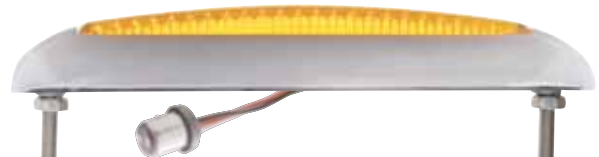

Part	Description	Package	Pack
FTL414103 (NEW)	Red LED with Bezel	Card	1Pc/Card
FTL4101-1 (NEW)	Mounting Pad Only	Bag	1Pc/Bag

1941 Ford Style LED Flush Mount Parking / Turn Signal Light

Description

- 21 Super Bright Amber LEDs, Complete with Polycarbonate Lens
- Epoxy Coated, Fully Sealed Electronics
- Solid State Circuit Boards are Designed for 7.7 - 14.0 VDC
- Die Cast Chrome Plated Bezel

Part	Description	Package	Pack
FPL4111A (NEW)	Amber LED with Bezel	Card	1Pc/Card
FTL4101-1 (NEW)	Mounting Pad Only	Bag	1Pc/Bag

1941 Ford Style LED Chrome Flush Mount Bezel and Pad

Description

- Chrome Die Cast Flush Mount Bezel for 21 LED S/T/T & P/T/C Light
- Die Cast Chrome Plated Bezel