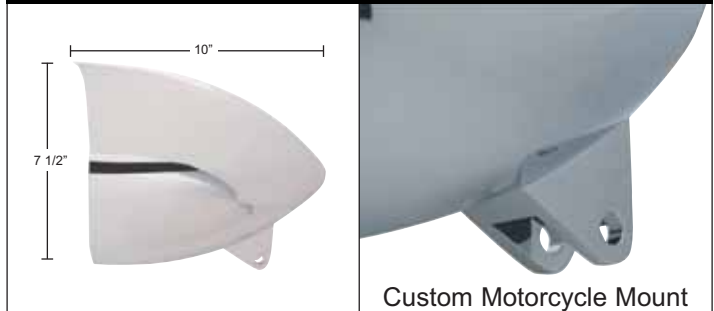

Motorcycle Application

Custom Motorcycle Mount