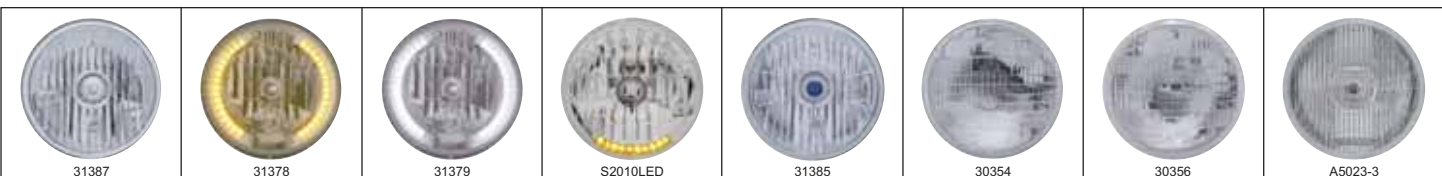

NEW PRODUCTS

Ball Mount Includes Flat Mount Stainless Steel Adapter

Ball Mount Fits Most Early Fords and Chevrolet.

Smooth Visor

Chrome 7" Billet Style "Chopper" Headlight with Smooth Visor

Description

- Chrome Aluminum 7" Billet Style "Chopper" Headlight with Smooth Visor, Ultra Slick Look, Same Billet Style Headlight Found on Custom Motorcycles/Choppers
- 2 Different Mounting Options Available, Hot Rod Ball Mount or Motorcycle Mount
- Available with 8 Different 7" Headlight Options

Hot Rod Ball Mount Application

Hot Rod Ball Mount

Item Number	Housing	Bulb	Bulb Type
32181 (NEW)	32181	No	-
32510 (NEW)	32181	Yes	Crystal H4 Halogen (31387)
32511 (NEW)	32181	Yes	34 Amber LED (31378)
32512 (NEW)	32181	Yes	34 White LED (31379)
32513 (NEW)	32181	Yes	10 Aux. LED (S2010LED)
32514 (NEW)	32181	Yes	H4 Blue Dot (31385)
32515 (NEW)	32181	Yes	6014 Seal Beam (30354)
32516 (NEW)	32181	Yes	H6024 Halogen (30356)
32517 (NEW)	32181	Yes	H4 Halogen (A5023-3) *

Motorcycle Application

Custom Motorcycle Mount

Item Number	Housing	Bulb	Bulb Type
32183 (NEW)	32183	No	-
32518 (NEW)	32183	Yes	Crystal H4 Halogen (31387)
32519 (NEW)	32183	Yes	34 Amber LED (31378)
32520 (NEW)	32183	Yes	34 White LED (31379)
32521 (NEW)	32183	Yes	10 Aux LED (S2010LED)
32522 (NEW)	32183	Yes	H4 Blue Dot (31385)
32523 (NEW)	32183	Yes	6014 Seal Beam (30354)
32524 (NEW)	32183	Yes	H6024 Halogen (30356)
32525 (NEW)	32183	Yes	H4 Halogen (A5023-3) *

Ball Mount Includes Flat Mount Stainless Steel Adapter

Ball Mount Fits Most Early Fords and Chevrolet.

Razor Visor

Chrome 7" Billet Style "Chopper" Headlight with Razor Visor

Description

- Chrome Aluminum 7" Billet Style "Chopper" Headlight with Razor Visor, Ultra Slick Look, Same Billet Style Headlight Found on Custom Motorcycles/Choppers
- 2 Different Mounting Options Available, Mounts Available for Hot Rod Ball Mount or Motorcycle Only Application
- Available with 8 Different 7" Headlight Options